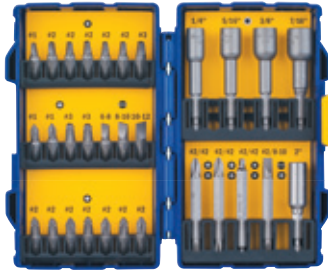

30-piece Screwdriver Set

357030

Contents	Quantity	Item # 357030
#1 Phillips Insert Bit	2	92005
#2 Phillips Insert Bit	7	92011
#3 Phillips Insert Bit	2	92019
#1 Square Recess Insert Bit	1	92203
#2 Square Recess Insert Bit	5	92205
#3 Square Recess Insert Bit	1	92207
6-8 Slotted Insert Bit	1	92111
8-10 Slotted Insert Bit	1	92113
10-12 Slotted Insert Bit	1	92115
2-1/4" Magnetic Bit Holder	1	93712
#2/#2 Phillips Double End Bit	2	353202
#2 Sq Recess Double End	1	353203
8-10 Slotted Double End Bit	1	93525
1/4" Magnetic Nutsetters - 2-9/16"	1	94812
5/16" Magnetic Nutsetters - 2-9/16"	1	94832
3/8" Magnetic Nutsetters - 2-9/16"	1	94852
7/16" Magnetic Nutsetters - 2-9/16"	1	94872

16-piece Automotive & Maintenance Power Bit Set

3057016

Contents	Quantity	Item # 3057016
#2 Phillips® Power Bit x 3-1/2"	1	93025
#3 Phillips Power Bit x 3-1/2"	1	93029
#2 POZIDRIV® Power Bit x 3-1/2"	1	93037
#1 Phillips Power Bit x 6"	1	93063
#2 Phillips Power Bit x 6"	1	93067
T15 TORX® #2 Power Bit x 3-1/2"	1	93360
T20 TORX #2 Power Bit x 3-1/2"	1	93361
T20 TORX #2 Power Bit x 6"	1	93369
T25 TORX #2 Power Bit x 6"	1	93370
T27 TORX #2 Power Bit x 6"	1	93371
T30 TORX #2 Power Bit x 6"	1	93372
1/4" Socket Adapter x 2"	1	93761
3/8" Socket Adapter x 2"	1	93784
5/16" Magnetic Nutsetter x 1-7/8"	1	94732
2" Quick-Change Bit Holder	1	4935703
6" Quick-Change Bit Holder	1	4935704