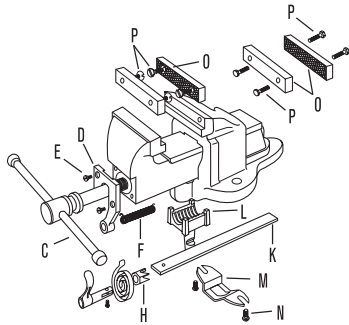

WORKHOLDING - SPARE PARTS

T23 - T25 FITTERS' / T36 - T8434 ENGINEERS' / T112 - T114 HD VICES

ITEM NO.	DESCRIPTION	EAN	MASTER PACK	SHELF PACK
T23C	Mainscrew with Handle (C), Nut (L), Nut Guide (M), & Screws (N)	0734442010920	-	1
T25C	Mainscrew with Handle (C), Nut (L), Nut Guide (M), & Screws (N)	0734442012603	-	1
T112C	Mainscrew with Handle (C), Nut (L), Nut Guide (M), & Screws (N)	0734442025207	-	1
T114C	Mainscrew with Handle (C), Nut (L), Nut Guide (M), & Screws (N)	0734442025924	-	1
T36C	Mainscrew with Handle (C), Nut (L), Nut Guide (M), & Screws (N)	0734442021841	-	1
84C	Mainscrew with Handle (C), Nut (L), Nut Guide (M), & Screws (N)	0734442023647	-	1
T23DK	Trigger Complete	0734442011408	-	1
T25DK	Trigger Complete	0734442012962	-	1
T112DK	Trigger Complete	0734442025801	-	1
T114DK	Trigger Complete	0734442026402	-	1
T36DK	Trigger Complete	0734442022329	-	1
T84DK	Trigger Complete	0734442024002	-	1
T23L	Half Nut (L), Guide (M) & Screws (N)	0734442011163	-	1
T25L	Half Nut (L), Guide (M) & Screws (N)	0734442012849	-	1
T112L	Half Nut (L), Guide (M) & Screws (N)	0734442025443	-	1
T114L	Half Nut (L), Guide (M) & Screws (N)	0734442026167	-	1
T36L	Half Nut (L), Guide (M) & Screws (N)	0734442022084	-	1
T84L	Half Nut (L), Guide (M) & Screws (N)	0734442022688	-	1
T230	Jaw Plates (pair) with Screws (P)	0734442011286	-	1
T250	Jaw Plates (pair) with Screws (P)	0734442011521	-	1
T1120	Jaw Plates (pair) with Screws (P)	0734442025566	-	1
T1140	Jaw Plates (pair) with Screws (P)	0734442026280	-	1
T360	Jaw Plates (pair) with Screws (P)	0734442022206	-	1
T840	Jaw Plates (pair) with Screws (P)	0734442023883	-	1