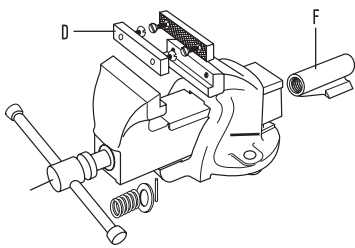

SPARE PARTS FOR NO.1 - NO. 8 MECHANICS' VICES

ITEM NO.	DESCRIPTION	EAN	MASTER PACK	SHELF PACK
T1C	Mainscrew with Handle, Nut, Pin, Spring Washer & Pin (C) & (F)	0734442004561	-	1
T3C	Mainscrew with Handle, Nut, Pin, Spring Washer & Pin (C) & (F)	0734442006121	-	1
T4C	Mainscrew with Handle, Nut, Pin, Spring Washer & Pin (C) & (F)	0734442006961	-	1
T5C	Mainscrew with Handle, Nut, Pin, Spring Washer & Pin (C) & (F)	0734442007807	-	1
T6C	Mainscrew with Handle, Nut, Pin, Spring Washer & Pin (C) & (F)	0734442008521	-	1
T8C	Mainscrew with Handle, Nut, Pin, Spring Washer & Pin (C) & (F)	0734442009009	-	1
T1D	Pair of Jaw Plates with Screws	0734442004684	-	1
T3D	Pair of Jaw Plates with Screws	0734442006244	-	1
T4D	Pair of Jaw Plates with Screws	0734442007081	-	1
T5D	Pair of Jaw Plates with Screws	0734442007920	-	1
T6D	Pair of Jaw Plates with Screws	0734442008644	-	1
T8D	Pair of Jaw Plates with Screws	0734442009481	-	1