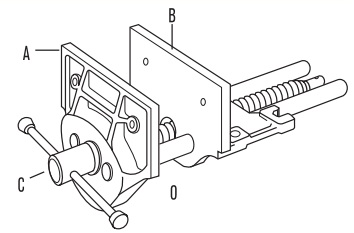

SPARE PARTS FOR T52 - T53 QUICK-RELEASE VICES

ITEM NO.	DESCRIPTION	EAN	MASTER PACK	SHELF PACK
T52EDA	Sliding Jaw (A)	0734442037323	-	1
T5212EDA	Sliding Jaw (A)	0734442038528	-	1
T53EDA	Sliding Jaw (A)	0734442009955	-	1
T52EDC	Main Screw with Handle & Washers (E), Pin (F), Nut (O)	0734442037569	-	1
T5212EDC	Main Screw with Handle & Washers (E), Pin (F), Nut (O)	0734442038764	-	1
T53EDC	Main Screw with Handle & Washers (E), Pin (F), Nut (O)	0734442009962	-	1
T52EDD	End Bracket with End Washers & Pin (F)	0734442037682	-	1
T5212EDD	End Bracket with End Washers & Pin (F), also fits T53ED	0734442038887	-	1
T52EDJN	Trigger Complete	0734442038405	-	1
T5212EDJN	Trigger Complete (also fits T53ED)	0734442039488	-	1
T52EDL	Trigger Spring & Nut (fits all sizes)	0734442038047	-	1
T52EDO	Nut with Nut Guide & Screws	0734442038160	-	1
T5212EDO	Nut with Nut Guide & Screws (also fits T53ED)	0734442039242	-	1
T52EDT	Front Dog with Screws & Washers (fits all sizes)	0734442040927	-	1

SPARE PARTS FOR T52 - T53 PLAIN SCREW VICES

ITEM NO.	DESCRIPTION	EAN	MASTER PACK	SHELF PACK
T52PDC	Mainscrew with Handle & Pin (F) & Nut (O)	0734442047902	-	1
T5212PDC	Mainscrew with Handle & Pin (F) & Nut (O)	0734442009924	-	1
T53PDC	Mainscrew with Handle & Pin (F) & Nut (O)	0734442009979	-	1
T5212PDO	Nut (also fits T53PD)	0734442009931	-	1