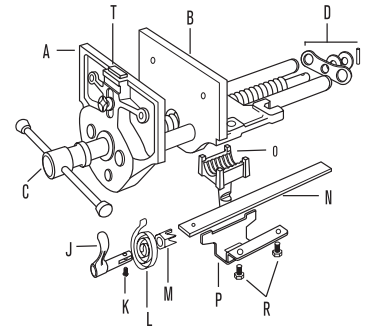

SPARE PARTS FOR T52 - T53 QUICK-RELEASE VICES

ITEM NO.	DESCRIPTION	EAN	MASTER PACK	SHELF PACK
T52EDA	Sliding Jaw (A)	0734442037323	-	1
T5212EDA	Sliding Jaw (A)	0734442038528	-	1
T53EDA	Sliding Jaw (A)	0734442009955	-	1
T52EDC	Main Screw with Handle & Washers (E), Pin (F), Nut (O)	0734442037569	-	1
T5212EDC	Main Screw with Handle & Washers (E), Pin (F), Nut (O)	0734442038764	-	1
T53EDC	Main Screw with Handle & Washers (E), Pin (F), Nut (O)	0734442009962	-	1
T52EDD	End Bracket with End Washers & Pin (F)	0734442037682	-	1
T5212EDD	End Bracket with End Washers & Pin (F), also fits T53ED	0734442038887	-	1
T52EDJN	Trigger Complete	0734442038405	-	1
T5212EDJN	Trigger Complete (also fits T53ED)	0734442039488	-	1
T52EDL	Trigger Spring & Nut (fits all sizes)	0734442038047	-	1
T52EDO	Nut with Nut Guide & Screws	0734442038160	-	1
T5212EDO	Nut with Nut Guide & Screws (also fits T53ED)	0734442039242	-	1
T52EDT	Front Dog with Screws & Washers (fits all sizes)	0734442040927	-	1

SPARE PARTS FOR T52 - T53 PLAIN SCREW VICES

ITEM NO.	DESCRIPTION	EAN	MASTER PACK	SHELF PACK
T52PDC	Mainscrew with Handle & Pin (F) & Nut (O)	0734442047902	-	1
T5212PDC	Mainscrew with Handle & Pin (F) & Nut (O)	0734442009924	-	1
T53PDC	Mainscrew with Handle & Pin (F) & Nut (O)	0734442009979	-	1
T5212PDO	Nut (also fits T53PD)	0734442009931	-	1