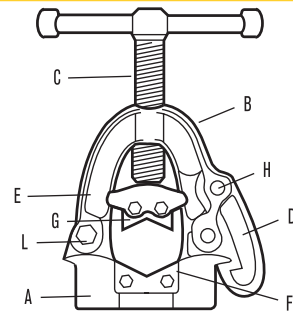

SPARE PARTS FOR T92C - T93-1/2C & T96 HINGED PIPE VICES

ITEM NO.	DESCRIPTION	EAN	MASTER PACK	SHELF PACK
T92CC	Main Screw with Handle	0734442160564	-	1
T9212CC	Main Screw with Handle	0734442163442	-	1
T92CD	Locking Hook & Rivet (H)	0734442160687	-	1
T9212CD	Locking Hook & Rivet (H)	0734442163565	-	1
T92CE	Jaw Clamp (Per Pair)	0734442160809	-	1
T9312CE	Jaw Clamp (Per Pair)	0734442166320	-	1
T92CF	Lower Jaws (Pair) with Bolts & Nuts	0734442160922	-	1
T9312CF	Lower Jaws (Pair) with Bolts & Nuts	0734442165484	-	1
T96F	Lower Jaws (Pair) with Bolts & Nuts	0734442168720	-	1
T92CG	Upper Jaws with Bolts & Nuts	0734442162247	-	1
T9312CG	Upper Jaws with Bolts & Nuts	0734442165606	-	1
T96G	Upper Jaws with Bolts & Nuts	0734442168843	-	1