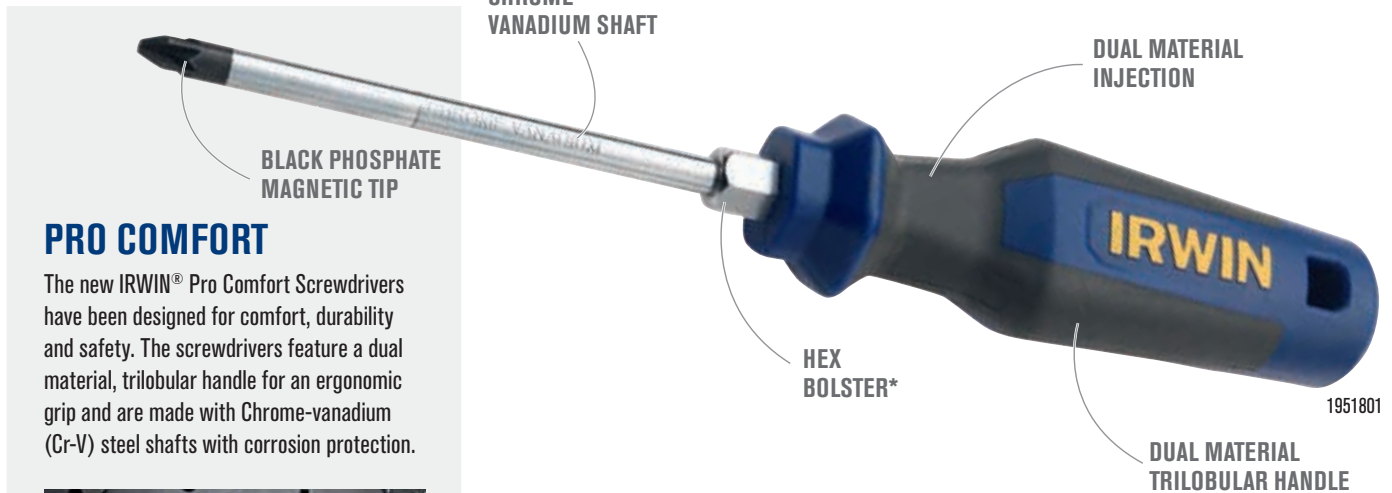

SCREWDRIVERS & HEX KEYS

PRO COMFORT & VDE INSULATED SCREWDRIVERS

The new IRWIN® Pro Comfort Screwdrivers have been designed for comfort, durability and safety. The screwdrivers feature a dual material, trilobular handle for an ergonomic grip, black phosphate magnetic tip and are made with Chrome-vanadium (Cr-V) steel shafts with corrosion protection. The VDE range of screwdrivers are insulated for electrical work up to 1000V AC.

PRO COMFORT SCREWDRIVERS

PRO COMFORT

The new IRWIN® Pro Comfort Screwdrivers have been designed for comfort, durability and safety. The screwdrivers feature a dual material, trilobular handle for an ergonomic grip and are made with Chrome-vanadium (Cr-V) steel shafts with corrosion protection.

- 1. DUAL MATERIAL TRILOBULAR HANDLE**
Provides an ergonomic grip
- 2. BLACK PHOSPHATE MAGNETIC TIP**
For improved screw alignment, easy driving and extended life of tip
- 3. DUAL MATERIAL INJECTION**
Delivers greater comfort in use
- 4. CHROME-VANADIUM SHAFT**
Includes corrosion protection for longer life of the tool
- 5. HEX BOLSTER***
Allows for increased torque with use of wrench