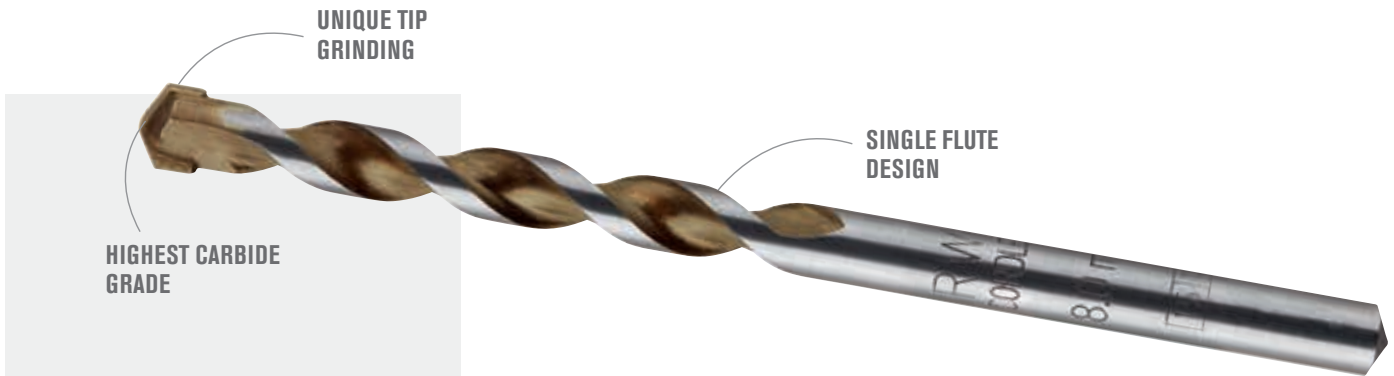

## CORDLESS MULTI DRILL BITS

### ONE DRILL BIT FOR EVERY MATERIAL

The Cordless Multi drill bit is IRWIN®'s most versatile drill bit. It is designed to drill in multiple materials including brick, light concrete, dry wall, ceramic tiles, sheet metal, wood, plastic and marble. In addition to the multipurpose function, the Cordless Multi is IRWIN®'s problem solver for drilling into ceramic tiles up to a hardness grade of 9.

### CORDLESS MULTI

#### 3. UNIQUE TIP GRINDING

Brazed carbide tip has a unique diamond ground 4-face design for excellent centering and perfect hole quality