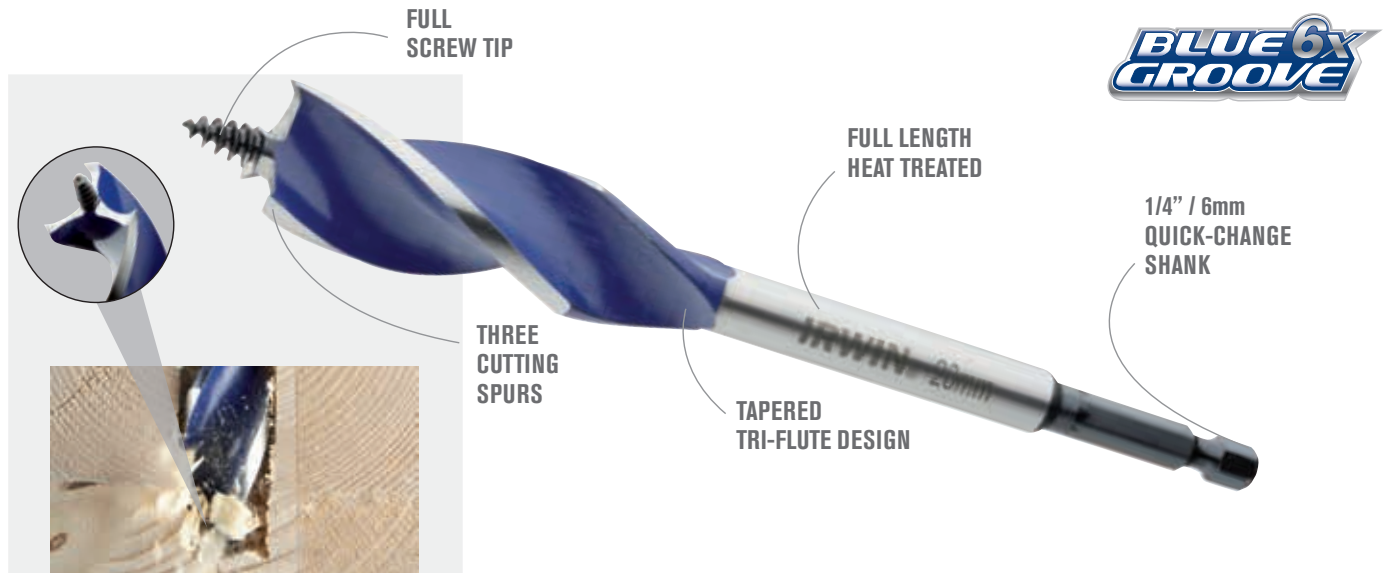

BLUE GROOVE 6X WOOD BORING BITS

6 TIMES FASTER THAN STANDARD FLAT BITS

*Up to 6 times faster than competitor products

Quick Change Shank

Saves Battery Life

Wood

- 1. THREE CUTTING SPURS**
For clean holes with minimal break out
- 2. FULL SCREW TIP**
For easy pull through and added accuracy
- 3. TAPERED TRI-FLUTE DESIGN**
For faster chip ejection, less binding and ease of use
- 4. FULL LENGTH HEAT TREATED**
For extra durability
- 5. 1/4" / 6mm QUICK-CHANGE SHANK**
Reduces slipping in standard chucks and is compatible with 1/4" / 6mm quick-change chucks
- 6. MULTIPLE LENGTHS AVAILABLE - 4", 6" & 16"**
Short Length Bits for for drilling in tight spaces. Ideal for holes up to 2" (50mm) deep
Standard length bits ideal for holes up to 4" (100mm) deep
Extended length bits include hole in flute for easy wire pulling through walls, ceilings and floors