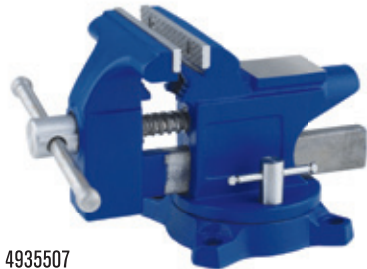

**IRWIN Workshop Vises**

226306ZR

4935507

Description	Weight	Pack Qty	Item #
4" Heavy-Duty Workshop Vise	15.7 lbs.	1	226304ZR
5" Heavy-Duty Workshop Vise	26.4 lbs.	1	226305ZR
6" Heavy-Duty Workshop Vise	30.6 lbs.	1	226306ZR

- Captured safety jaw to prevent slide from falling out on heavy-duty vise
- Swivel base
- Anvil and pipe jaws incorporated
- Aggressive steel jaws

**IRWIN Record® Light-Duty Vises**

4935504

4935505

Description	Weight	Pack Qty	Item #
4" Mechanics Vise	12.1 lbs.	1	4935504
5" Multi-purpose Vise	33.1 lbs.	1	4935505
6" Mechanics Vise	30 lbs.	1	4935506
4-1/2" Light-Duty Workshop Vise	11.22 lbs.	1	4935507

- Fused steel handle
- Swivel base
- Anvil incorporated
- Rotating pipe jaws on 5" multi-purpose vise

VICES