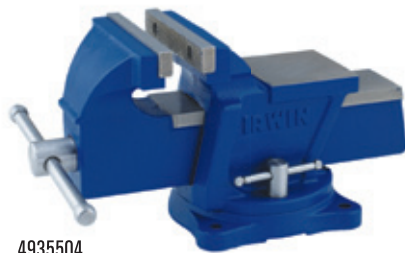

**IRWIN Workshop Vises**

226306ZR

4935507

Description	Weight	Pack Qty	Item #
4" Heavy-Duty Workshop Vise	15.7 lbs.	1	226304ZR
5" Heavy-Duty Workshop Vise	26.4 lbs.	1	226305ZR
6" Heavy-Duty Workshop Vise	30.6 lbs.	1	226306ZR

- Captured safety jaw to prevent slide from falling out on heavy-duty vise
- Swivel base
- Anvil and pipe jaws incorporated
- Aggressive steel jaws

**IRWIN Record® Light-Duty Vises**

4935504

4935505

Description	Weight	Pack Qty	Item #
4" Mechanics Vise	12.1 lbs.	1	4935504
5" Multi-purpose Vise	33.1 lbs.	1	4935505
6" Mechanics Vise	30 lbs.	1	4935506
4-1/2" Light-Duty Workshop Vise	11.22 lbs.	1	4935507

- Fused steel handle
- Swivel base
- Anvil incorporated
- Rotating pipe jaws on 5" multi-purpose vise

VICES