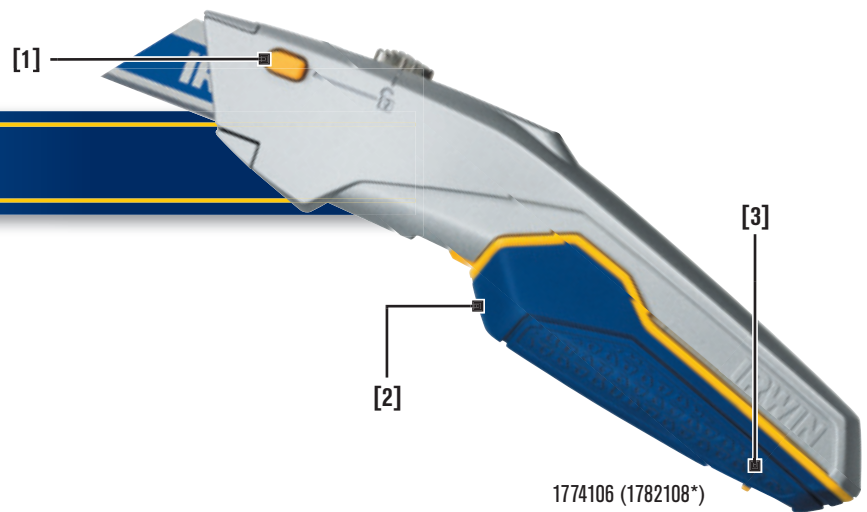

Retractable Utility Knives

PROTOUCH™ RETRACTABLE UTILITY KNIFE
FEATURES

1. Quick-Change blade mechanism
2. Trigger-grip for cutting on the pull
3. Hinged blade storage for up to 10 blades

General Contractor Utility Knife

1774105 (1782107*)

- Push-and-slide opening for tool-free access
- Removable blade storage housing
- Trigger-grip for cutting on the pull

Self-Retracting Safety Knife

2088600

- Self-retracting for safer use
- Thumbscrew for tool-free access
- Optimized cutting angle for reduced hand fatigue

Hi-Vis Retractable Utility Knife

2082300

- Optimized cutting angle for reduced hand fatigue
- Smooth, three-position slide exposes variable blade lengths
- Screw permanently captured in casing to prevent loss

UTILITY KNIVES & BLADES

Standard Retractable Utility Knife

2082101

- Optimized cutting angle for reduced hand fatigue
- Smooth, three-position slide exposes variable blade lengths
- Screw permanently captured in casing to prevent loss