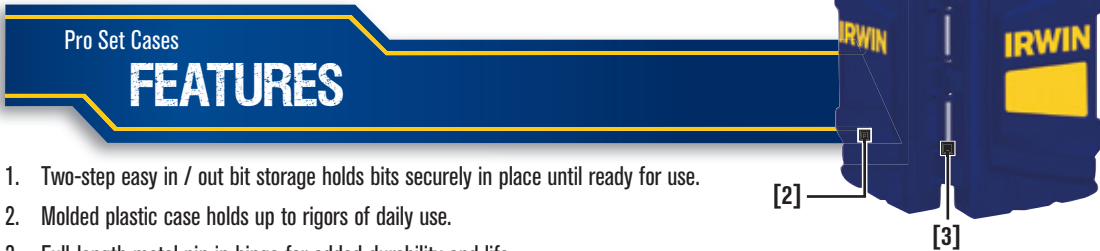

14-Piece Impact Drive Guide Set

1840314

Contents	Quantity	Item # 1840314
Impact Insert Bit #1 Phillips X 1" OAL	2	1837325
Impact Insert Bit #2 Phillips X 1" OAL	4	1837330
Impact Insert Bit #1 Square Recess X 1" OAL	2	1837380
Impact Insert Bit #2 Square Recess X 1" OAL	4	1837384
Impact Bit Holder Magnetic with C-Ring X 2-1/4" OAL	1	1837578
Compact Magnetic Screw Guide - 3-1/16"	1	93551

Impact Pro Set Cases

IRWIN® professional fastener drive sets have convenient molded plastic cases that hold up anything the jobsite can throw at them.

FASTENER DRIVE

Pro Set Cases

FEATURES

1. Two-step easy in / out bit storage holds bits securely in place until ready for use.
2. Molded plastic case holds up to rigors of daily use.
3. Full-length metal pin in hinge for added durability and life.