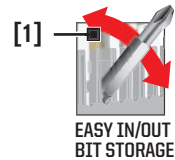

14-Piece Impact Drive Guide Set

1840314

Contents	Quantity	Item # 1840314
Impact Insert Bit #1 Phillips X 1" OAL	2	1837325
Impact Insert Bit #2 Phillips X 1" OAL	4	1837330
Impact Insert Bit #1 Square Recess X 1" OAL	2	1837380
Impact Insert Bit #2 Square Recess X 1" OAL	4	1837384
Impact Bit Holder Magnetic with C-Ring X 2-1/4" OAL	1	1837578
Compact Magnetic Screw Guide - 3-1/16"	1	93551

Impact Pro Set Cases

IRWIN® professional fastener drive sets have convenient molded plastic cases that hold up anything the jobsite can throw at them.

FASTENER DRIVE

Pro Set Cases

FEATURES

1. Two-step easy in / out bit storage holds bits securely in place until ready for use.
2. Molded plastic case holds up to rigors of daily use.
3. Full-length metal pin in hinge for added durability and life.