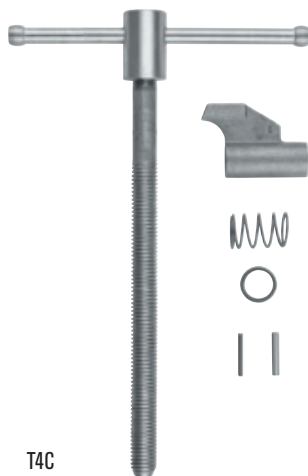

Replacement Jaw Plates

T4D

Description	Pack Qty	Item #
Pair Jaw Plates (3") & Screws for #1ZR Mechanics Vise	1	T1D
Pair Jaw Plates (4") & Screws for #3 Mechanics Vise	1	T3D
Pair Jaw Plates (4-1/2") & Screws for #4ZR Mechanics Vise 4-1/2", Pre-1996	1	T4D
Pair Jaw Plates (5") & Screws for #5 Mechanics Vise	1	T5D
Pair Jaw Plates (6") & Screws for #6 Mechanics Vise	1	T6D
Pair Jaw Plates (8") & Screws for #8ZR Mechanics Vise	1	T8D

Replacement Mainscrew

VICES

T4C

Description	Pack Qty	Item #
Mainscrew with Handle, Nut, Pin, Spring, and Washer for #1ZR Mechanics Vise	1	T1C
Mainscrew with Handle, Nut, Pin, Spring, and Washer for #3 Mechanics Vise	1	T3C
Mainscrew with Handle, Nut, Pin, Spring, and Washer for #4ZR Mechanics Vise	1	T4C
Mainscrew with Handle, Nut, Pin, Spring, and Washer for #5 Mechanics Vise	1	T5C
Mainscrew with Handle, Nut, Pin, Spring, and Washer for #6 Mechanics Vise	1	T6C
Mainscrew with Handle, Nut, Pin, Spring, and Washer for #8ZR Mechanics Vise	1	T8C

Fiber Grips

FG412

Description	Pack Qty	Item #
Swivel Base for Item #3: 4" Mechanics Vise	1	T3SB
Swivel Base for Item #4ZR: 4-1/2" Mechanics Vise	1	T4SB
Swivel Base for Item #6: 6" Mechanics Vise	1	T6SB
3" Fiber Grip Clip-On Jaws	1	FG3
3-1/2" Fiber Grip Clip-On Jaws	1	FG312
4" Fiber Grip Clip-On Jaws	1	FG4
4-1/4" Fiber Grip Clip-On Jaws	1	FG414
4-1/2" Fiber Grip Clip-On Jaws	1	FG412
5" Fiber Grip Clip-On Jaws	1	FG5
5-1/4" Fiber Grip Clip-On Jaws	1	FG514
6" Fiber Grip Clip-On Jaws	1	FG6