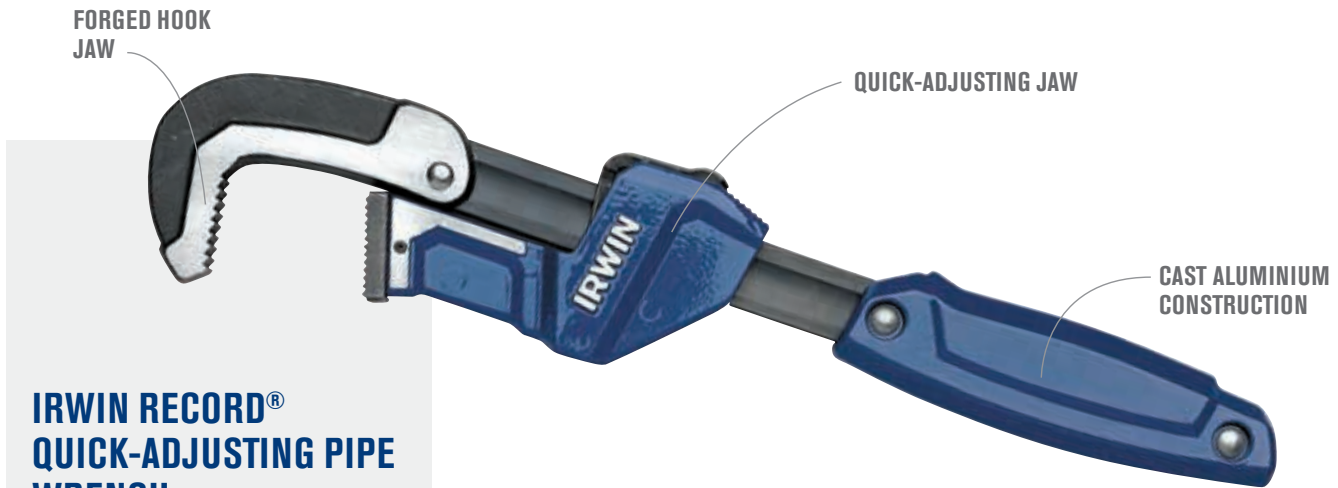

PIPE WRENCHES

IRWIN® Record® offer a full range of plumbing tools designed to get the job done quickly and efficiently. From our solid-forged Stillson Wrenches to the lightweight Quick-Adjusting Wrench, our range of pipe tools offer superior grip due to the unique 'V-shaped' tooth profile.

IRWIN RECORD® QUICK-ADJUSTING PIPE WRENCH

3X FASTER*

- 1. FORGED HOOK JAW**
With 2-1/4" (58mm) jaw capacity equivalent to standard 14" (350mm) pipe wrench; ideal for pipe diameters up to 1-1/2" (38mm); ideal for most surfaces including black, galvanized, PVC and copper pipe, as well as nuts, bolts and couplings; broached teeth
- 2. QUICK-ADJUSTING JAW**
With one-handed operation, ratchets quickly to work the surface
- 3. CAST ALUMINIUM CONSTRUCTION**
40% less weight than standard 14" (350mm) cast iron pipe wrench; ergonomic handle is ideal for heavy torque and maximum comfort

ITEM NO.	DESCRIPTION	CAPACITY	EAN	MASTER PACK	SHELF PACK
10503642	Quick-Adjusting Wrench	3 - 58mm	5706915036428	-	5

STILLSON PIPE WRENCHES

Solid forged handle and jaw with One Piece Unbreakable (S.G.) iron.