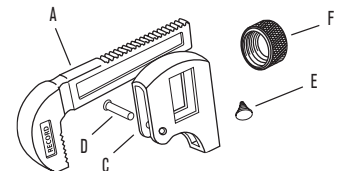

IRWIN RECORD® QUICK-ADJUSTING PIPE WRENCH

3X FASTER*

- 1. FORGED HOOK JAW**
With 2-1/4" (58mm) jaw capacity equivalent to standard 14" (350mm) pipe wrench; ideal for pipe diameters up to 1-1/2" (38mm); ideal for most surfaces including black, galvanized, PVC and copper pipe, as well as nuts, bolts and couplings; broached teeth
- 2. QUICK-ADJUSTING JAW**
With one-handed operation, ratchets quickly to work the surface
- 3. CAST ALUMINIUM CONSTRUCTION**
40% less weight than standard 14" (350mm) cast iron pipe wrench; ergonomic handle is ideal for heavy torque and maximum comfort

ITEM NO.	DESCRIPTION	CAPACITY	EAN	MASTER PACK	SHELF PACK
10503642	Quick-Adjusting Wrench	3 - 58mm	5706915036428	-	5

STILLSON PIPE WRENCHES

Solid forged handle and jaw with One Piece Unbreakable (S.G.) iron.

ITEM NO.	DESCRIPTION	CAPACITY	EAN	MASTER PACK	SHELF PACK
T3008	Stillson Wrench 8"/200mm	3/4" / 19mm	734442111122	-	6
T30010	Stillson Wrench 10"/250mm	1" / 25mm	734442111368	-	6
T30012	Stillson Wrench 12"/300mm	1-1/4" / 32mm	734442111603	-	6
T30014	Stillson Wrench 14"/350mm	1-1/2" / 38mm	734442111849	-	6
T30018	Stillson Wrench 18"/450mm	2" / 51mm	734442111962	-	6
T30024	Stillson Wrench 24"/600mm	2-1/2" / 63mm	734442112082	-	6
T30036	Stillson Wrench 36"/900mm	3-1/2" / 89mm	734442112204	-	6

STILLSON WRENCHES SPARE PARTS

ITEM NO.	DESCRIPTION	EAN	MASTER PACK	SHELF PACK
T30018A	Jaw Complete with Nut (F)	734442120605	1	4
T30036A	Jaw Complete with Nut (F)	734442121800	1	4
T30018C	Frame with Pin (D) & Coil Spring (E)	734442120841	1	4
T30036C	Frame with Pin (D) & Coil Spring (E)	734442122043	1	4
T30024F	Nut (New Thread)	734442117728	1	4
T30036F	Nut	734442119883	1	1