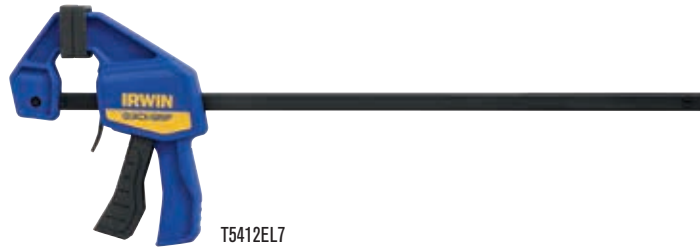

## MINI ONE-HANDED BAR CLAMP

T5412EL7

**NEW**

ITEM NO.	DESCRIPTION	THROAT DEPTH	EAN	MASTER PACK	SHELF PACK
T546EL7	150mm (6") Mini Clamp	2-7/16" / 62mm	5715110790585	-	5
T5462EL7	150mm (6") Mini Clamp - 2 Pack	2-7/16" / 62mm	5715110790592	-	5
T5412EL7	300mm (12") Mini Clamp	2-7/16" / 62mm	5715110790622	-	5
T54122EL7	300mm (12") Mini Clamp - 2 Pack	2-7/16" / 62mm	5715110790639	-	5

**EVENLY DISTRIBUTES UP TO 63kg (140 lbs.)** of sustained clamping force  
**IDEAL FOR LIGHT-DUTY APPLICATIONS** like woodworking and a variety of smaller projects  
**NON-MARRING FULL-FACE PADS** protect work surfaces  
**ONE-HANDED QUICK-RELEASE™ TRIGGER**

## MICRO ONE-HANDED BAR CLAMP

T53006EL7

**NEW**

ITEM NO.	DESCRIPTION	THROAT DEPTH	EAN	MASTER PACK	SHELF PACK
T53006EL7	115mm (4.5") Micro Clamp	1-3/16" / 30mm	5715110790547	-	10
T530062EL7	115mm (4.5") Micro Clamp - 2 Pack	1-3/16" / 30mm	5715110801021	-	5

## HANDI CLAMPS

Strong ratcheting mechanism provides variable clamping pressure 20kg (44 lbs). Quick-Release trigger allows for fast and easy positioning and release. The ideal clamp for jobs in workshop, house and garden. Specially designed jaws hold odd-shaped workpieces.