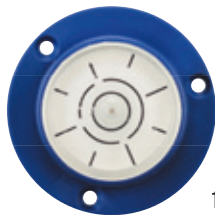

Post Level - Magnetic

1794482

- Rubber strap for hands-free work
- Durable molded frame
- Plumb and level posts, poles, pipes, railings and more

Angle Locator - Magnetic

1794488

- High-impact ABS body
- Magnetic base
- V-groove edge for pipe and conduit

Cross Check Level

1794486

- Dual direction leveling
- Durable molded frame

Bullseye Level

1794487

- Multi-directional leveling
- Durable molded frame

Pocket Level

1794485

- Durable molded frame
- Pocket clip

IRWIN Utility Levels and Accessories

Rounding out the IRWIN levels offering is an array of convenient and time-saving utility levels. The durable Line and Pocket Levels are ideal for layout jobs, while the dual-directional Cross Check and Multi-Directional Bullseye levels allow you to level items in a snap. The Post Level has a magnetic strip and a rubber strap for convenient hands-free installation of posts, railings, pipes, and more. Whatever your leveling need, IRWIN has the level for the job.

Description	Item #
Utility Levels	
Post Level - Magnetic	1794482
Line Level	1794483
Aluminum Line Level	1794484
Pocket Level	1794485
Cross-Check Level	1794486
Bullseye Level	1794487
Angle Locator - Magnetic	1794488