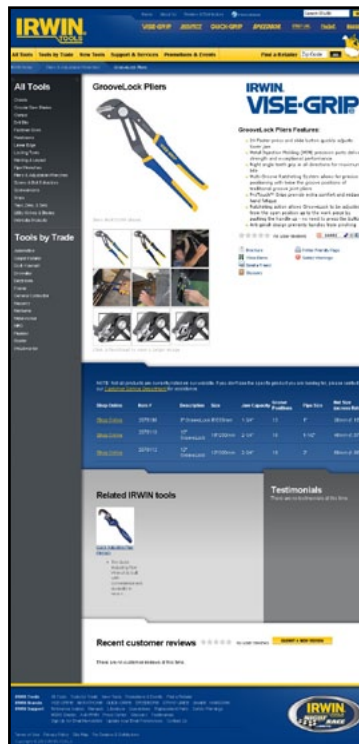

IRWIN.com - New Products Detail Page